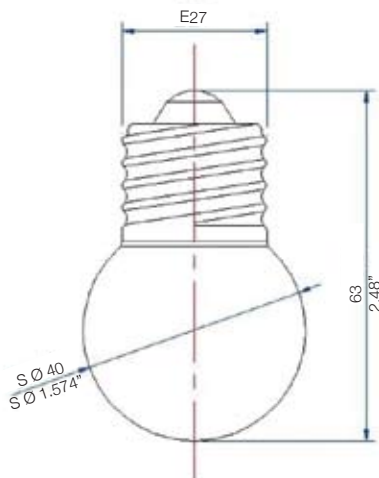

SPECIFICATIONS & ORDER INFORMATION

Parameter

Parameter	Value	Unit
Size	Ø40x60	mm
Forward current	13	mA
Input voltage	AC120v	V
Operating temperature range	-20 ~+80	Deg.
LED Quantity	8	PC
Power of Lamp	0.5	W
Lamp base type	E27	
Emitting color	Red, Yellow, Blue, White, orange or full color	

CE, ROHS approval

LED - BALL - 0.5 - COLOR

- WH** White
- BU** Blue
- RD** Red
- YW** Yellow
- OR** Orange
- FC** Full Color

LED - BALL - 0.5 -

Example: LED - BALL - 0.5 - WH

Notes:

1. All dimensions are in millimeters(inches)
2. Tolerance is ±0.1 unless otherwise noted.
3. Specifications are subject to change without notice.